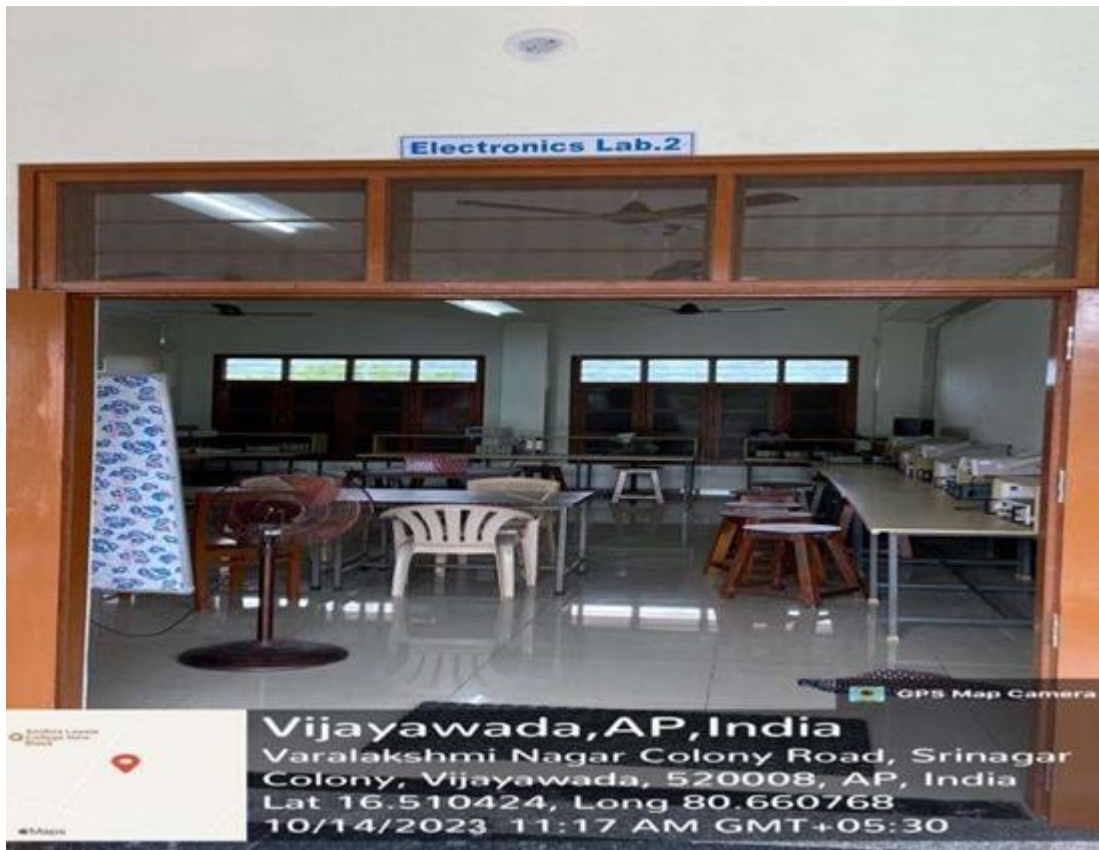

Seminar Halls

ANDHRA LOYOLA COLLEGE (AUTONOMOUS)

VIJAYAWADA-520 008

Botany Lab Photos

ANDHRA LOYOLA COLLEGE (AUTONOMOUS) VIJAYAWADA-520 008

Physics Lab Photo

ANDHRA LOYOLA COLLEGE (AUTONOMOUS)

VIJAYAWADA-520 008

Chemistry Lab Photos

ANDHRA LOYOLA COLLEGE (AUTONOMOUS) VIJAYAWADA-520 008

Computer Science Lab Photos

ANDHRA LOYOLA COLLEGE (AUTONOMOUS) VIJAYAWADA-520 008

Electronics Lab Photos

Zoology and Microbiology Lab Photo

Visual Communications Lab Photos

DATA VIDEO 6 CHANNEL PORTABLE SWITCHER

MODEL NO: HS-1300

4 LEAF BARNDORS

**PRODUCTION CONTROL ROOM (PCR) EQUIPPED WITH H5 1300 DATA VIDEO SWITCHER
HDR 70 RECORDER, AUDIO DELAY BOX , PRESONOUS AUDIO MIXER AND STUDIO AUDIO MONITORS**