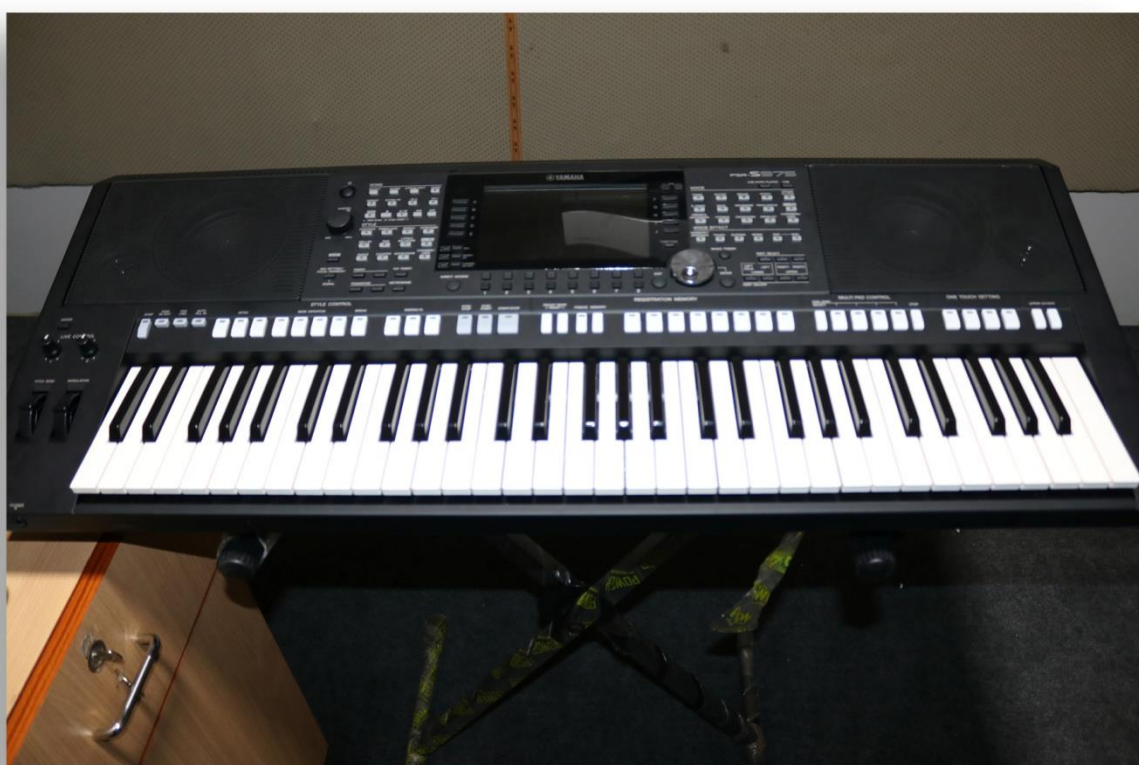

SN: WXE2A30JLS14

SN: WXE2A308P36E

DATA VIDEO AUDI DELAY UNIT MODEL NO: AD-100M

& DATA VIDEO FEEDBACK SYSTEM

DATA VIDEO 6 CHANNEL PORTABLE SWITCHER

MODEL NO: HS-1300

CANNON 750D DIGITAL STILL CAMERAS

ASTON CONDENSER STUDIO MICROPHONES

BEYERDYNAMIC DYNAMIC MICROPHONES

MODEL NO: TGV 50

BEYERDYNAMIC CONDENSER LAPEL MICROPHONES (WIRELESS)

MODEL NO: TGL

BLACK CUTTER FLAG 36'X 24'

BLACK CUTTER FLAG 48'X 36'

BLACK CUTTER FLAG 48'X 48'

AUDIO STUDIO